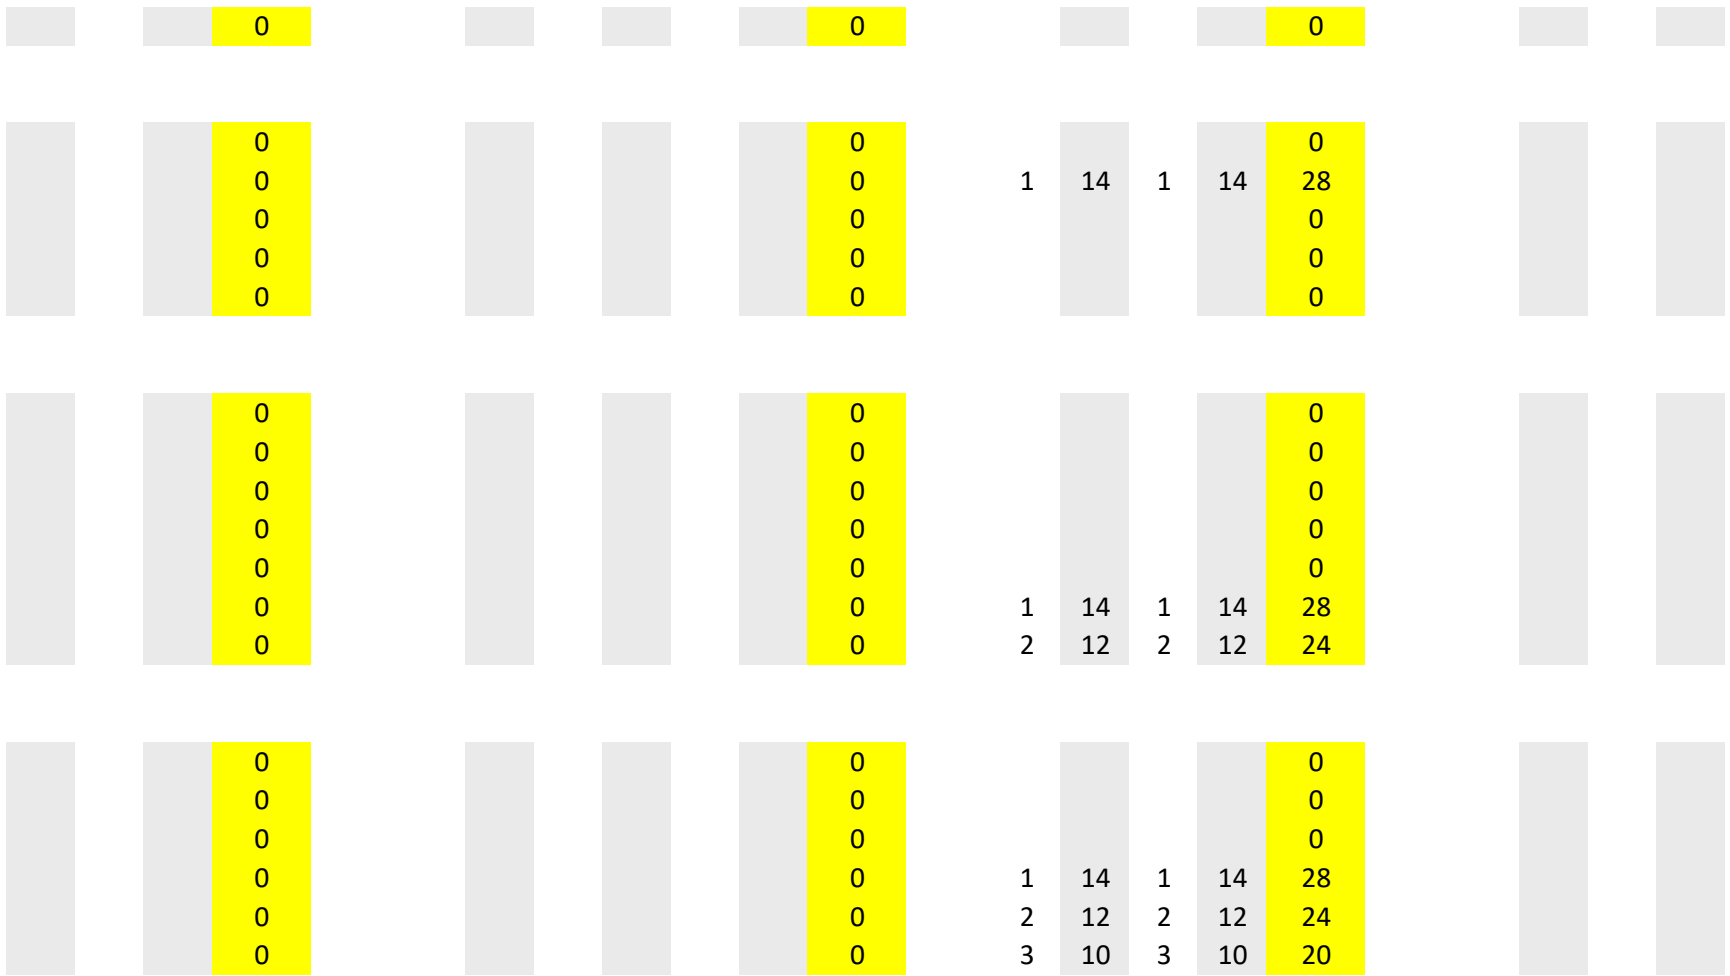

<u>TOTAL</u>	AMHA W CH Show			Oregon State Fair				<u>GRAND TOTAL</u>	
	<u>Judge 1</u>		<u>TOTAL</u>	<u>Judge 1</u>		<u>Judge 2</u>			<u>TOTAL</u>
	<u>Place</u>	<u>Pts</u>		<u>Place</u>	<u>Pts</u>	<u>Place</u>	<u>Pts</u>		
0			0				0	14	
0			0				0	12	
0			0				0	28	
0			0				0	0	
0			0				0	0	
0			0				0	40	
0			0				0	14	
0			0				0	12	
0			0				0	26	
0			0				0	0	
0			0				0	13	
0			0				0	13	
0			0				0	10	
0			0				0	28	
0			0				0	0	
0			0				0	0	
0			0				0	0	
0			0				0	0